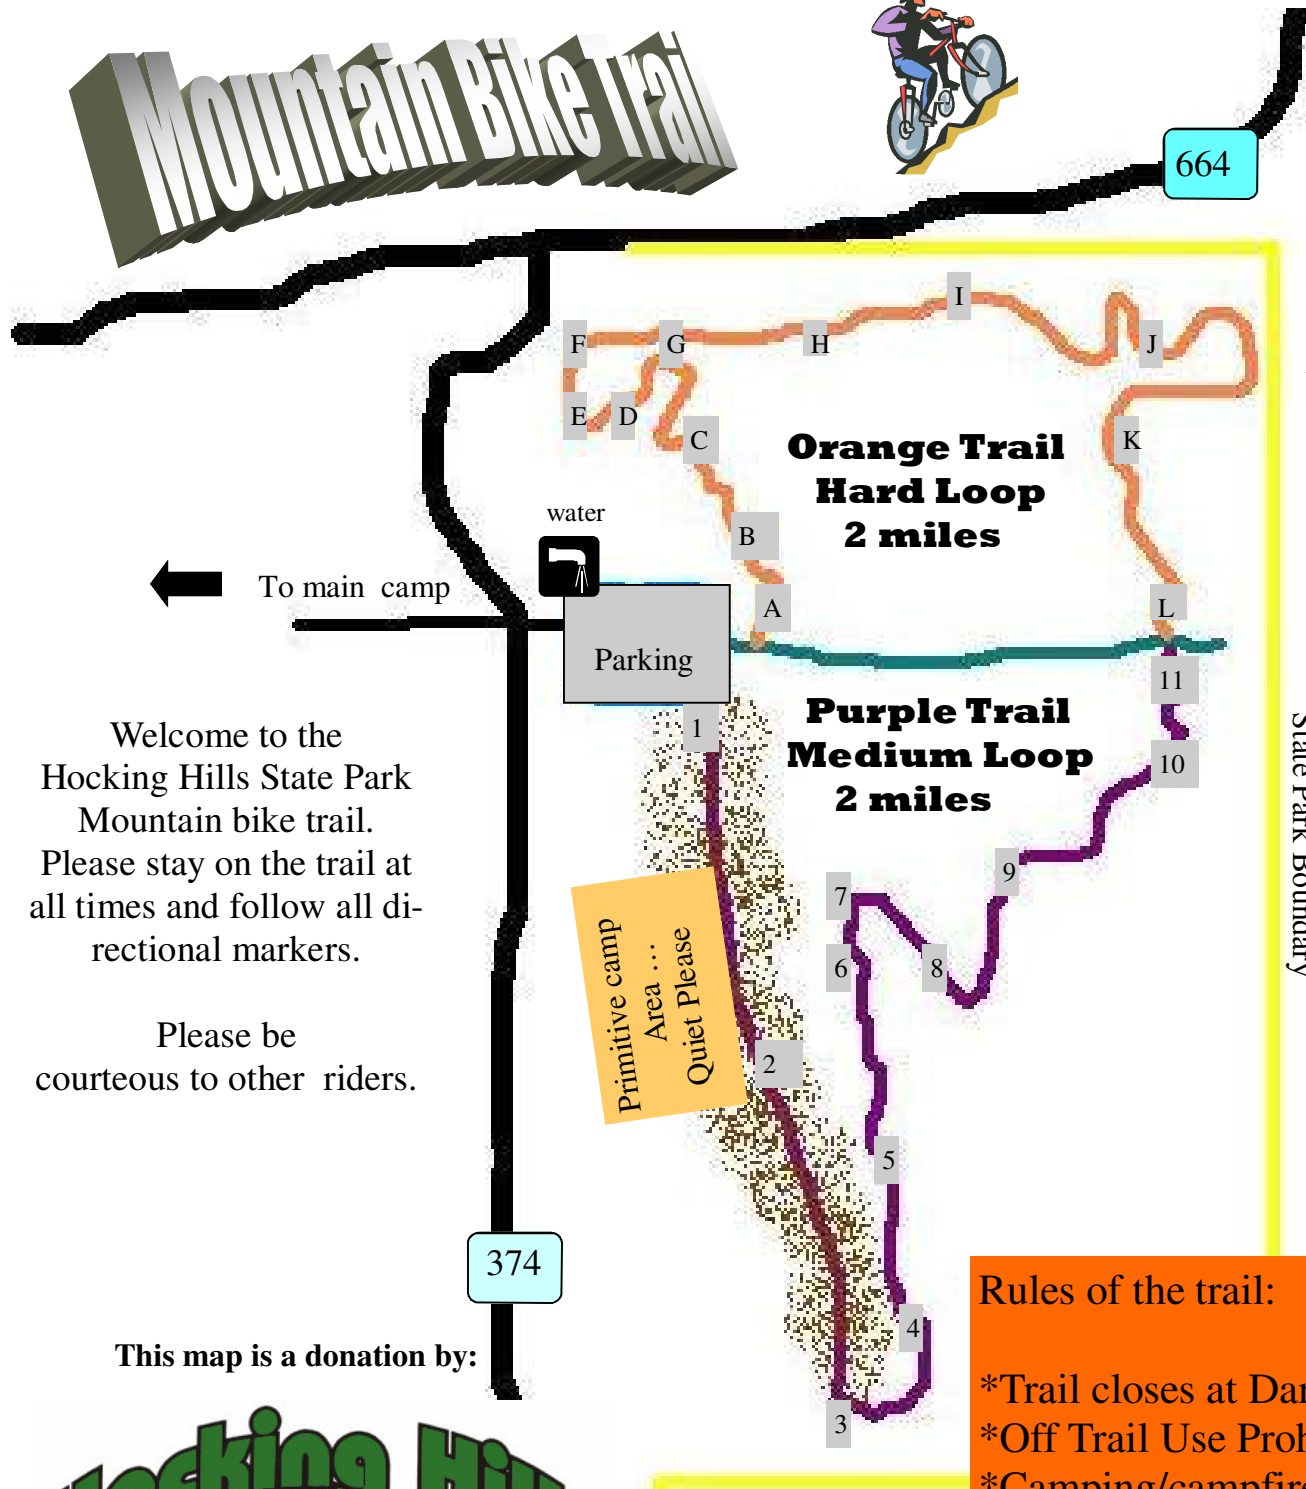

Hocking Hills State Park

Mountain Bike Trail

664

← To main camp

water

Parking

**Orange Trail
Hard Loop
2 miles**

**Purple Trail
Medium Loop
2 miles**

State Park Boundary

Primitive camp
Area ...
Quiet Please

374

Welcome to the Hocking Hills State Park Mountain bike trail. Please stay on the trail at all times and follow all directional markers.

Please be courteous to other riders.

This map is a donation by:

1-800-634-6820
www.hockingriver.com

Rules of the trail:

- *Trail closes at Dark
- *Off Trail Use Prohibited
- *Camping/campfires Prohibited
- *Alcoholic Beverages Prohibited
- *Non-motorized Bicycles Only
- *Bikers have right-of-way
- *Carry out trash